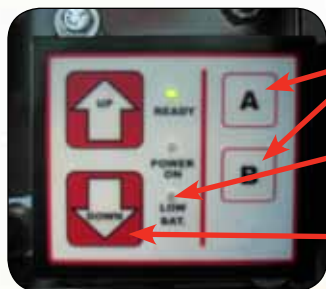

Important News for Demountable Truck Body System Owners

New Low Voltage Controller for Chassis Lift

Included on all NEW Units to Enhance Safety and Security

Upgraded features of New Controller Include:

- **Simple Keyed Security Code** - prevents unauthorized use
- **Auto Shutoff** - automatically shuts off unit after set period of time
- **Low Voltage Detector** - alerts operator when truck battery is low
- **In-Cab Illuminated Flood Light Switch on Alarm Panel** - notifies driver that rear-facing flood lights are turned on
- **Cycle Counter** - records how often the system is raised and lowered

New Chassis Lift Controller

Simple Keyed Security Code

Low Battery Indicator Light

Up and Down Controls

In-Cab Alarm Panel

Flood Light Switch

Chassis Lift In-Use Alarm

For complete instructions visit: